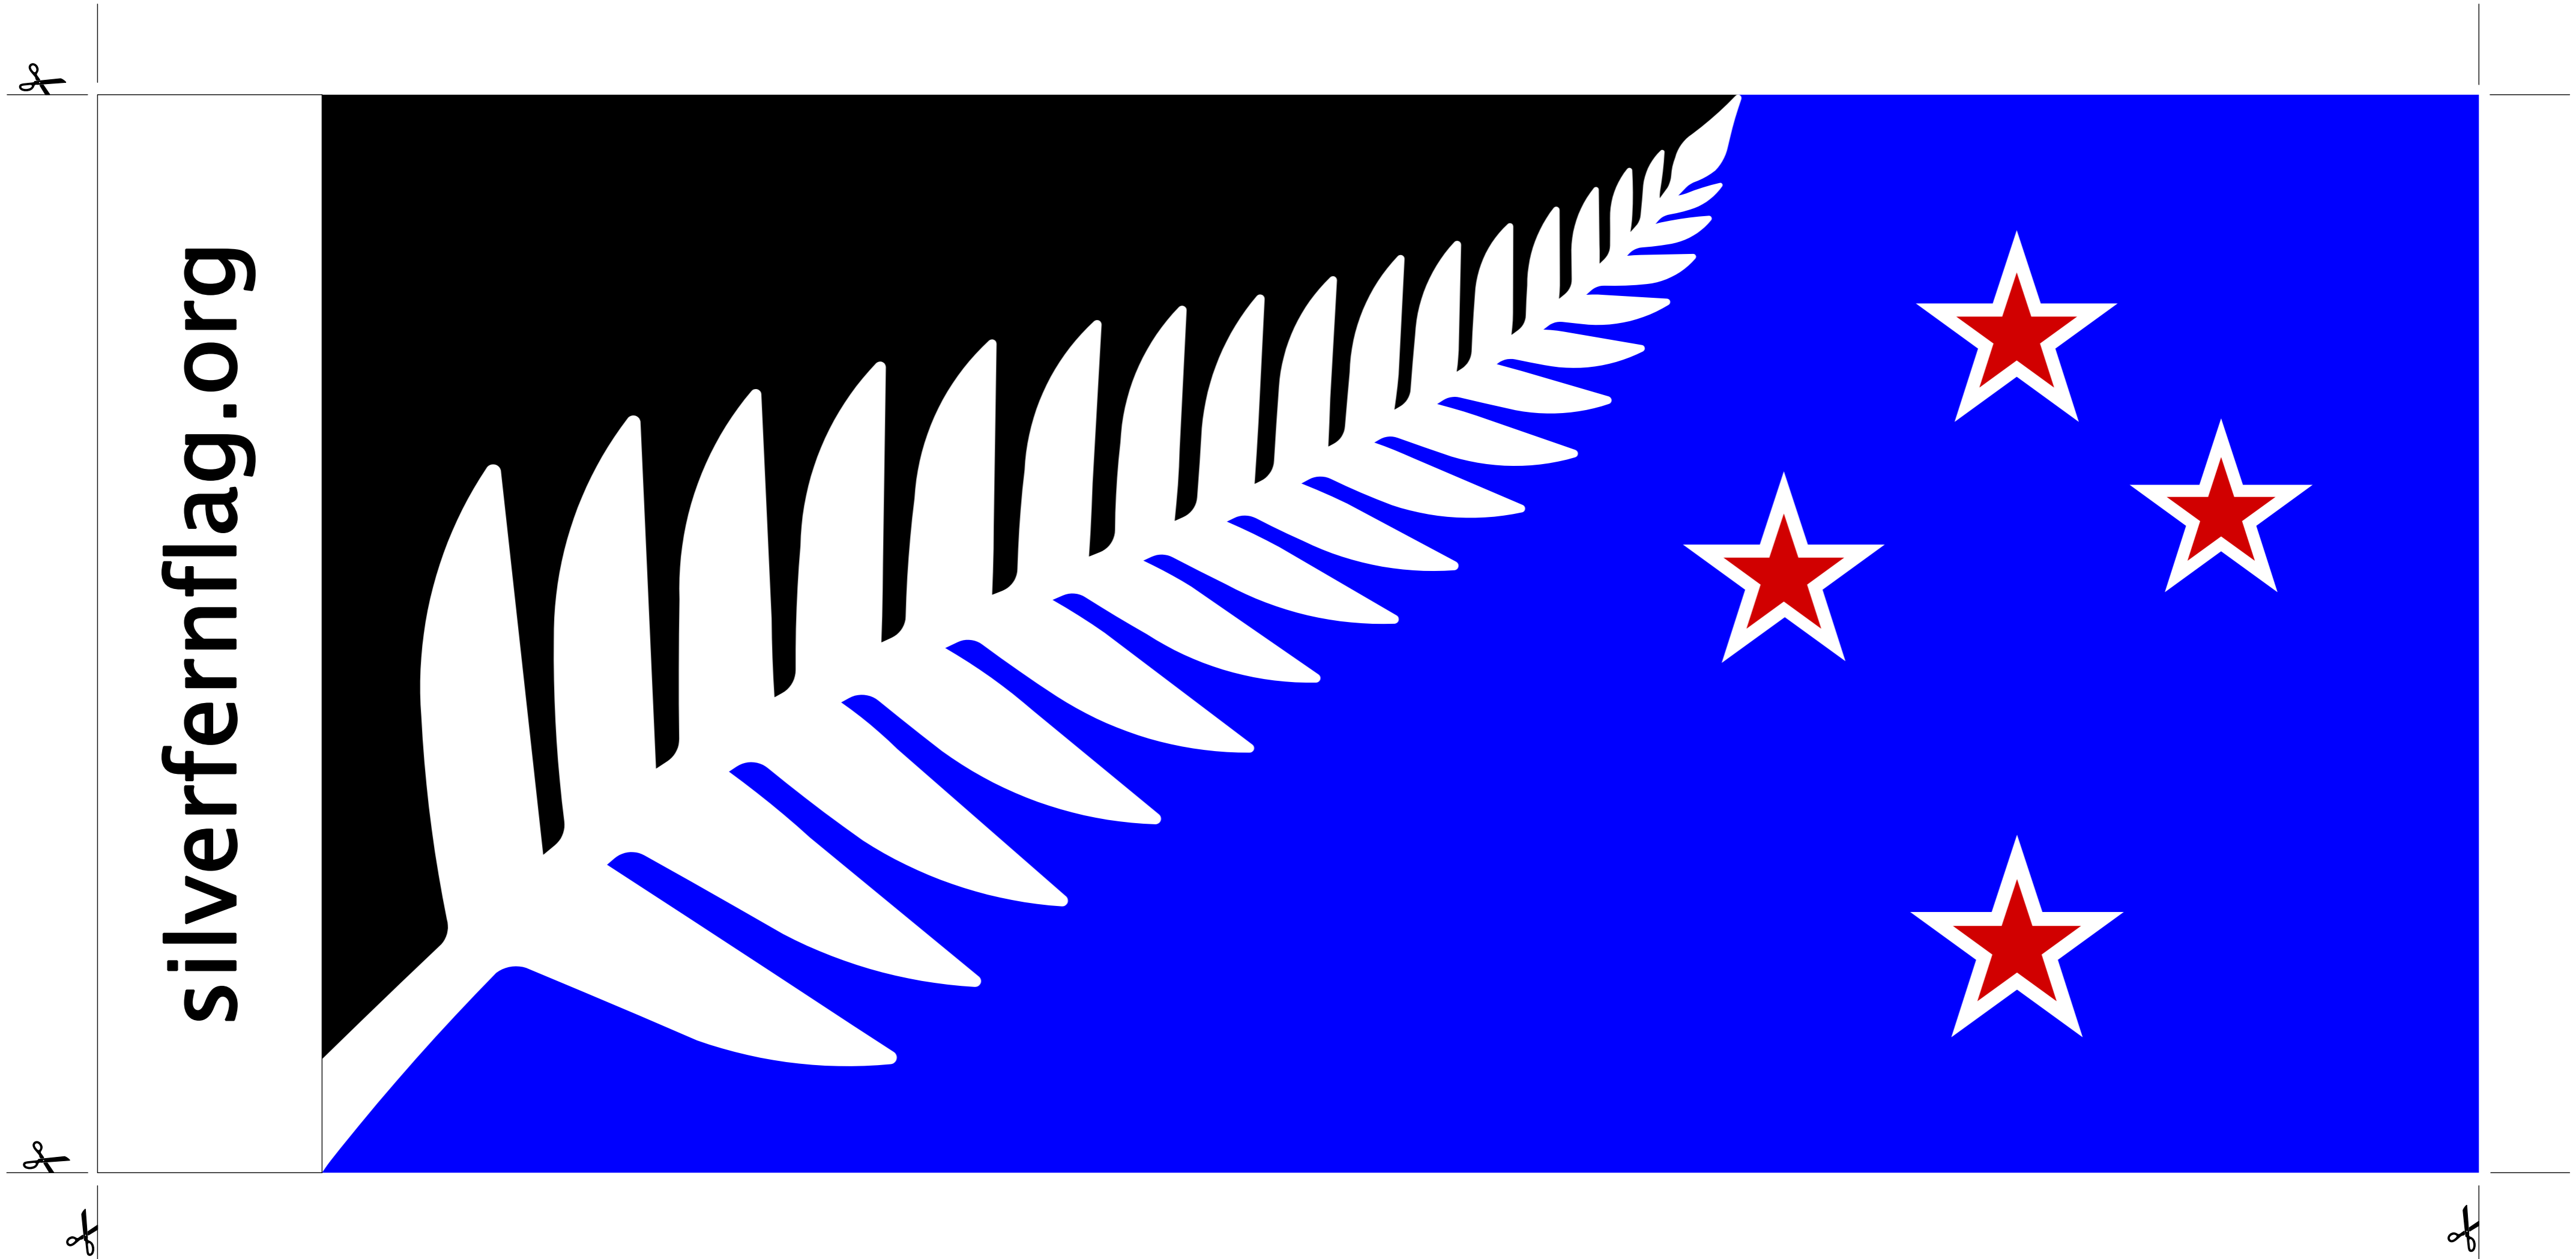

SILVER FERN (BLACK WHITE BLUE)

SIDE 1 - CAN BE PRINTED ON A3 OR A4 PAPER

SILVER FERN (BLACK WHITE BLUE)

SIDE 2 – CAN BE PRINTED ON A3 OR A4 PAPER

SILVER FERN (BLACK WHITE BLUE) TOOTHPICK / SKEWER FLAGS CAN BE PRINTED ON A3 OR A4 PAPER